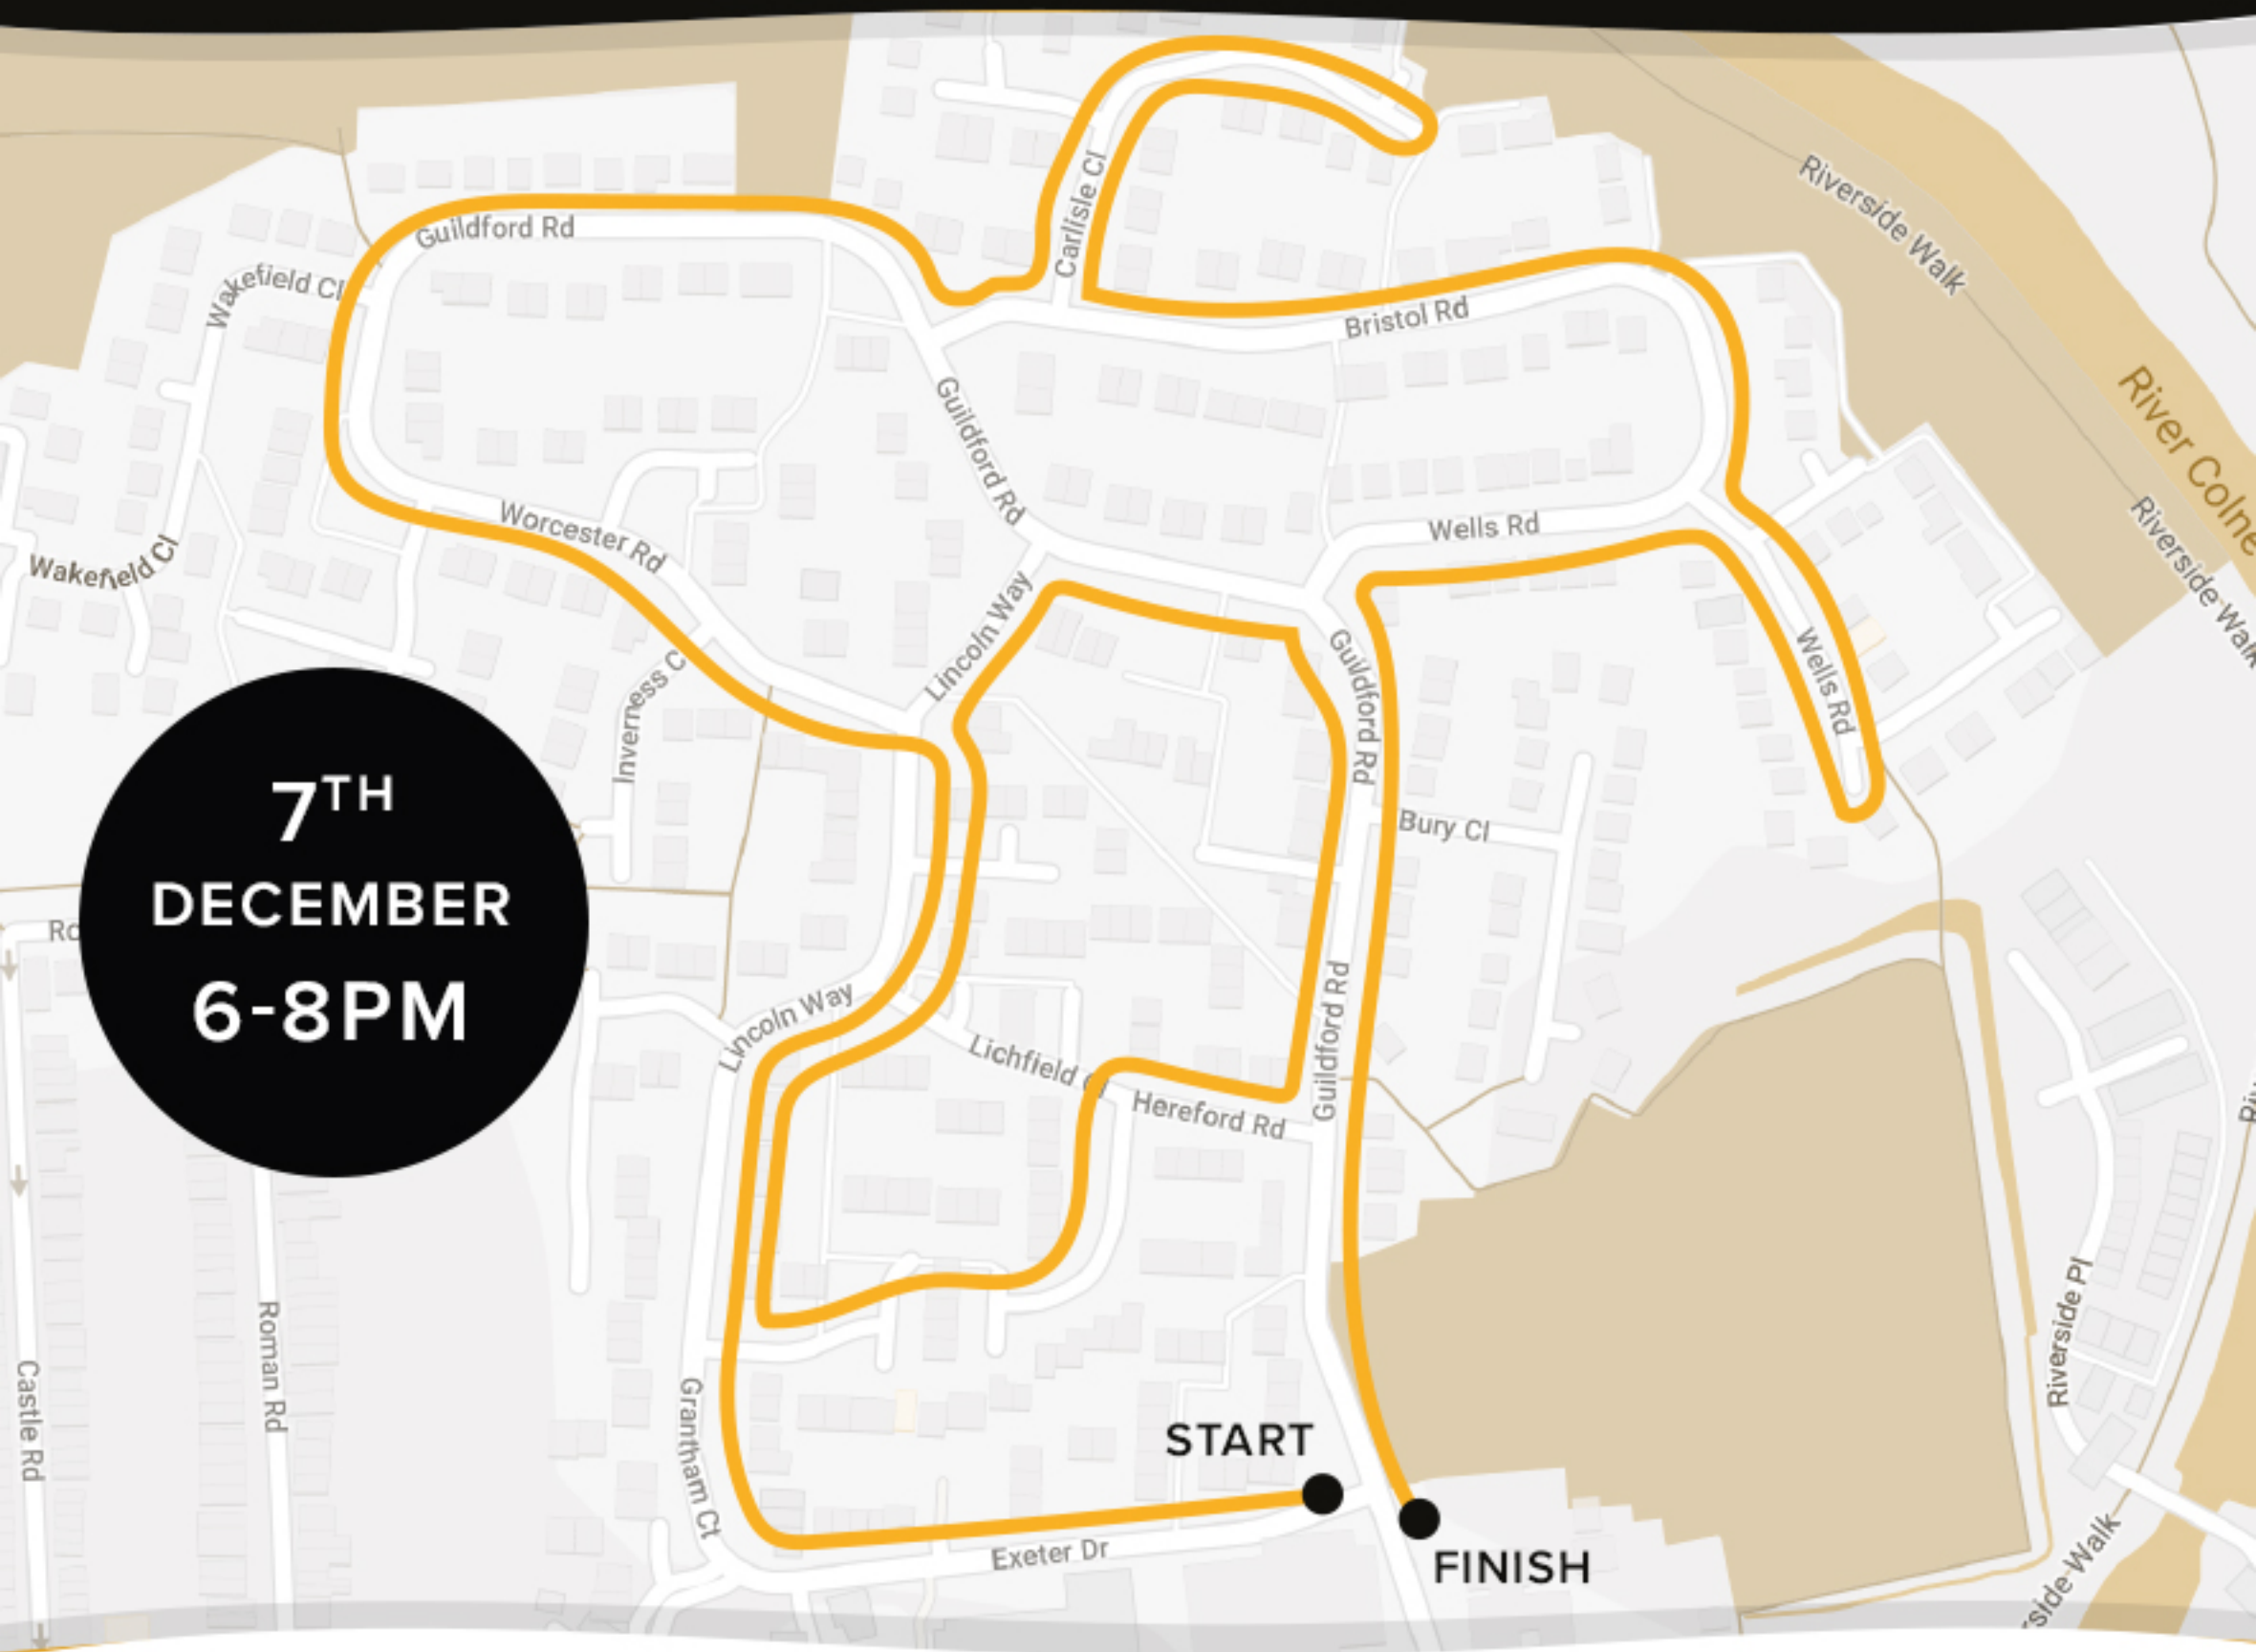

**ROUNDTABLE**

GREAT BRITAIN AND IRELAND

# SANTA SLEIGH ROUTE Riverside

**7TH  
DECEMBER  
6-8PM**

**START**

**FINISH**

Funds raised go to:

A FUTURE WITHOUT  
DOMESTIC ABUSE